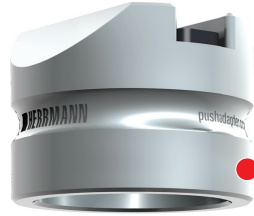

push
Adapter
EASY

interchangeable
top connectors

2 times
faster

safer
form fitted

ø 70 mm
slim design

pushAdapterEASY

ø 40 mm
ø 45 mm
ø 50 mm

40 mm
spring range

interchangeable
top connectors

compatible
easy to change

TECHNICAL DATA

Capacity per adapter	900 kg
Move in height depending on connector	120-150 mm
Spring range	40 mm
Connector diameter	ø 40/45/50 mm

pushAdapterEasy ø 50 mm	112703
pushAdapterEasy ø 45 mm	112874
pushAdapterEasy ø 40 mm	112975

1

2

3

- 1 | Top connector
VW ID.3, VW ID.4, VW ID.5, VW ID.Buzz,
Cupra Born, Audi Q4 e-tron, Polestar 2,
Hyundai Kona Elektro
112533

- 2 | Top connector
Tesla Model S, Tesla Model 3, Tesla
Model X, Tesla Model Y
112534